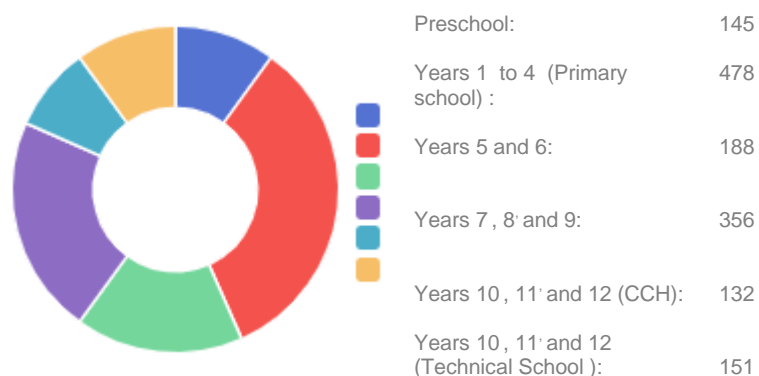

Number of students by education level:

Pedagogical Team

Teachers:	135
Maintenance staff:	31
Administrative staff:	8
Social security/Student counselling staff:	4

Classes

Preschool:	8
Years 1 to 4 (Primary school):	23
Years 5 and 6:	10
Years 7, 8 and 9:	17
Years 10, 11 and 12 (CCH):	6
Years 10, 11 and 12 (Technical School):	10

School Timetable

Preschool

9:00 – 12:00
13:15 – 15:15

Support activities for students and families (AAAF)

8:00 – 9:00
15:15 – 17:30

Primary School (Years 1 to 4)

9:15 – 12:39
14:15 – 16:00

Extracurricular activities (AEC)

16:30 – 17:30

Support for Families (CAF)

8:00 – 9:00
17:30 – 18:30

In the main school – Passos Manuel - the timetable is organised as follows:

08:15 – 09:05
09:20 – 10:10
10:25 – 11:15
11:25 – 12:15
12:25 – 13:15
13:20 – 14:10
14:20 – 15:10
15:20 – 16:10
16:15 – 17:05
17:10 – 18:00